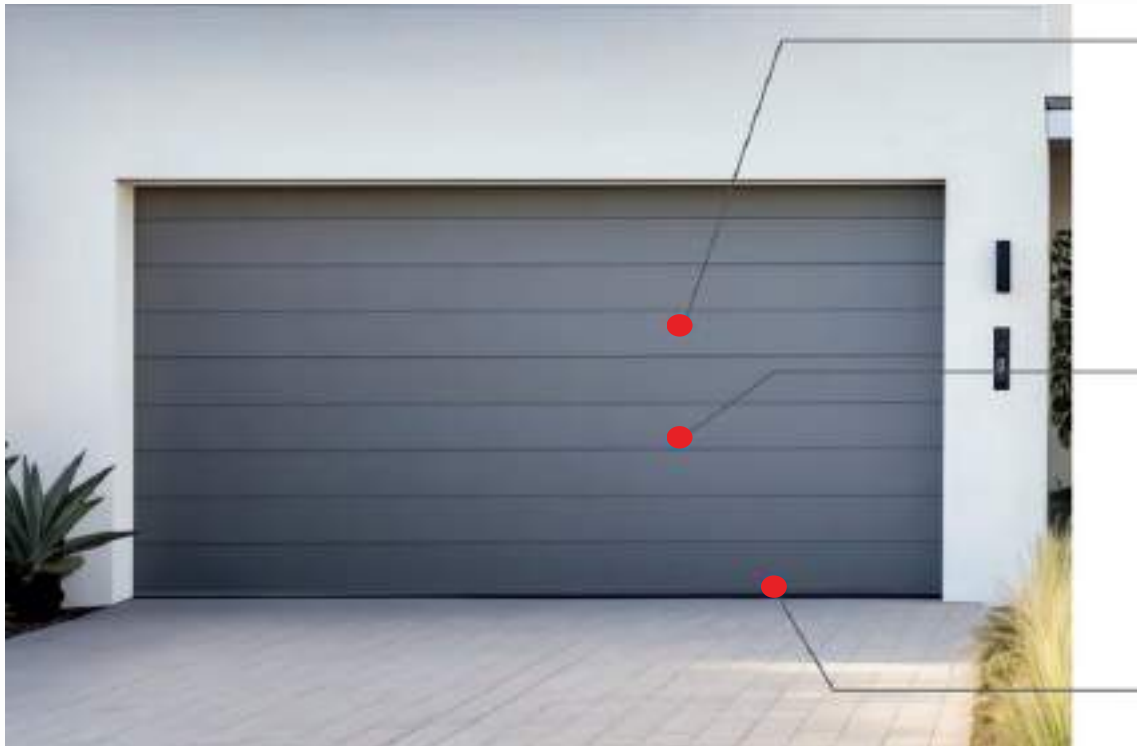

The Sectional Door Introduction

Obsessively designed and exclusive to SSS Industrial Doors, our sectional garage door offers an impressive and unbeatable combination of high-end standard specifications, stunning product and colour choices. We Offer assurance that secure functionality will protect what you choose to store in your garage. Your home is a reflection of your style, and our sectional doors now provide that striking final touch to your design, sure to make even the most conservative neighbours gaze on enviously.