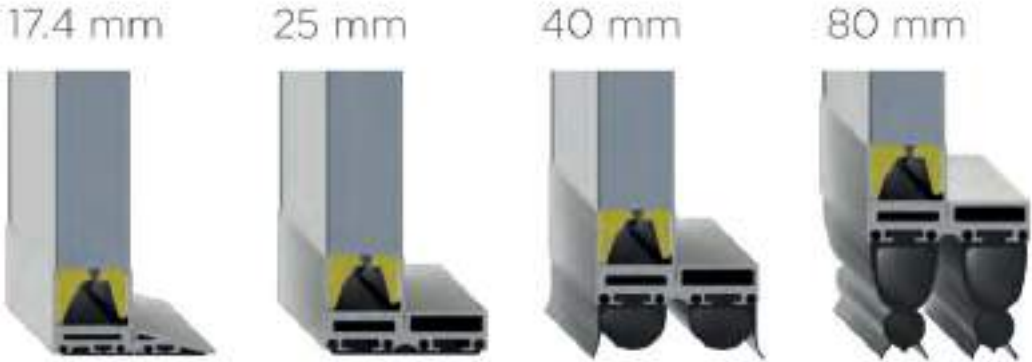

These doors seamlessly blend practicality, security, and aesthetics, making them a fantastic addition to any sectional garage door.

Our Wicket Doors are supplied with;

25mm threshold supplied as standard, also available 17.4 mm, 40 mm and 80 mm