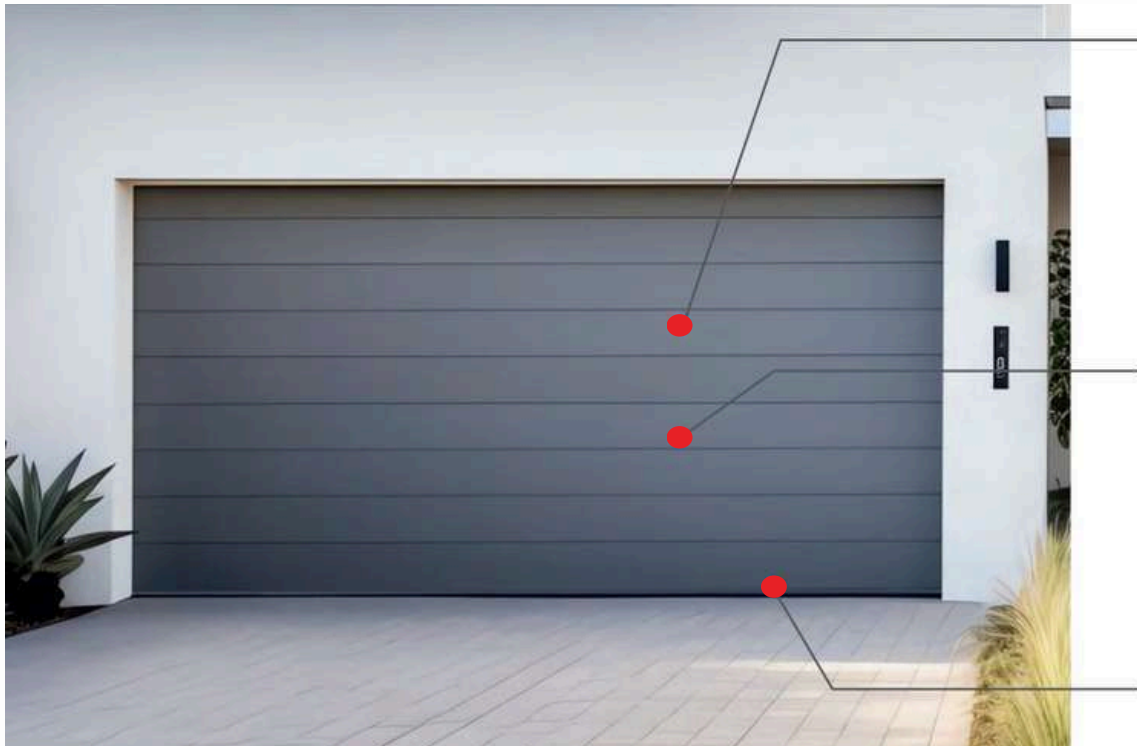

The Sectional Door Introduction

Obsessively designed and exclusive to SSS Industrial Doors, our sectional garage door offers an impressive and unbeatable combination of high-end standard specifications, stunning product and colour choices. We Offer assurance that secure functionality will protect what you choose to store in your garage. Your home is a reflection of your style, and our sectional doors now provide that striking final touch to your design, sure to make even the most conservative neighbours gaze on enviously.